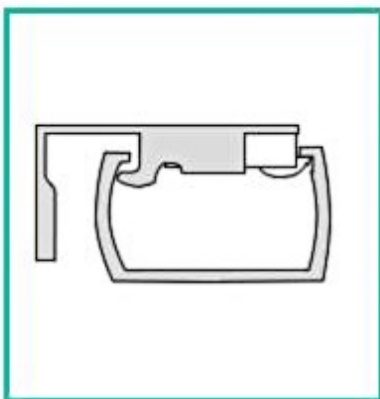

Width Range 40~200cm

Max Height 300cm

— Outside Mount:

Roller blinds width=window width+20cm

Roller Blinds height=window height+20cm

— Inside Mount:

Roller blinds width=window width-1cm

Roller Blinds height=window height

Warm Tips: The Roller Blinds Width=Fabric width+0.6cm. (The left and right brackets width)

03.**Installation Ways**

01. Measure the distance and make on the wall

02. Drill on the wall, make sure two holes are in same level

03. Input the plastic screw into the holes

04. Fix the mounting hardware into the wall

05. Fixed one end of the slot

06. Press the white plastic part and then pull up the upper rail

07. Succeeded like pictures