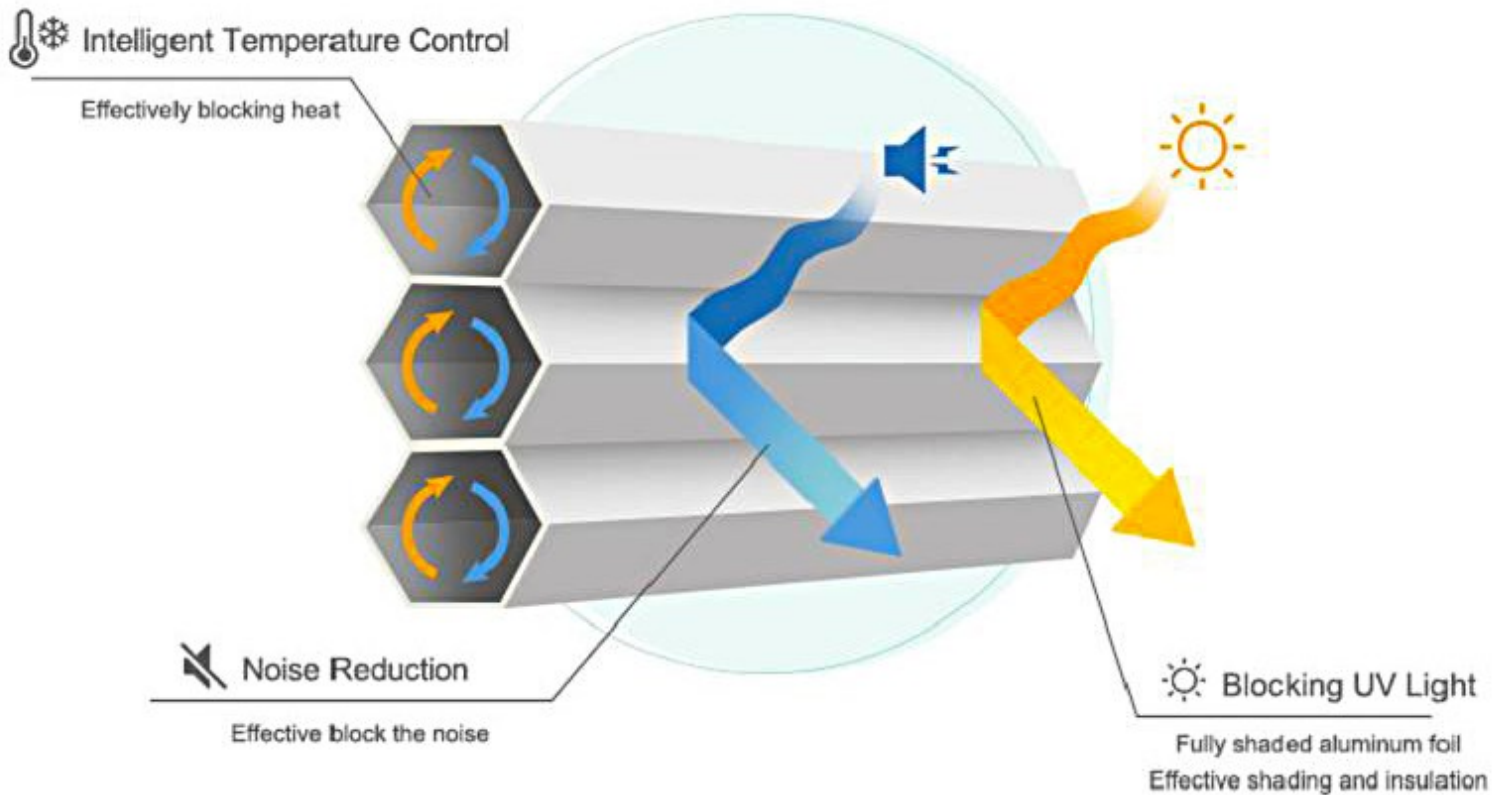

Blocking Strong Light, Effective Heat Insulation

High quality spunlaced nonwoven fabric Strengthening the light shading performance

Free Rope Power Saving Design

Cordless design, more labor-saving design, Light push to stop any where