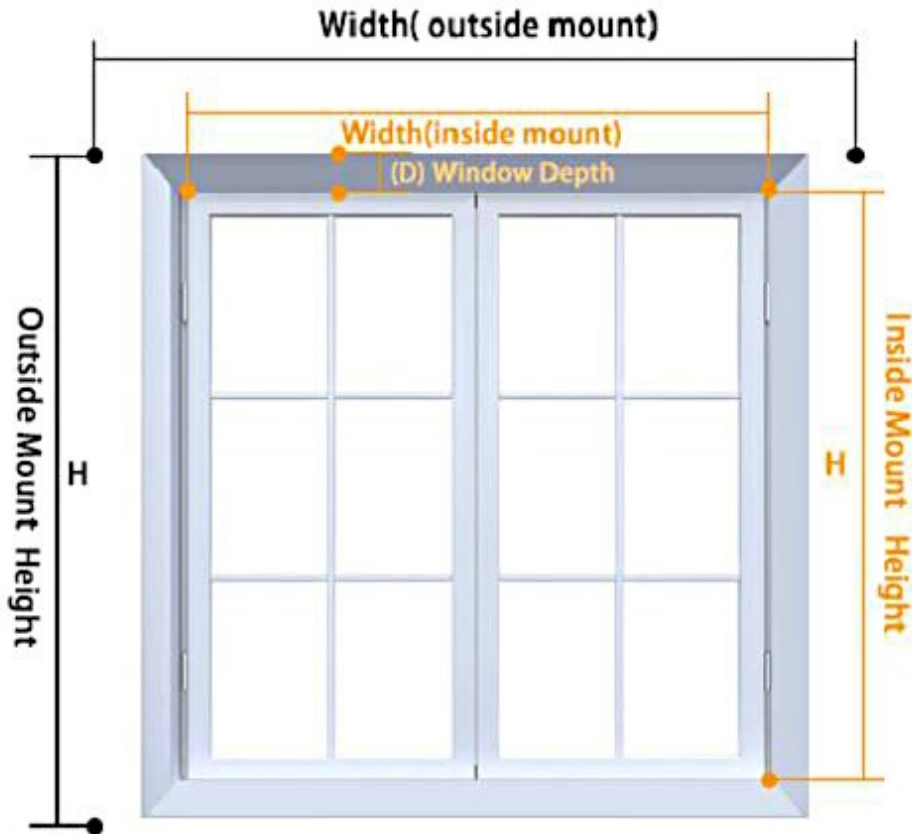

- Packaging & Accessories Display -

- How to Measure -

01. Outside Mount or Inside Mount

Please contact us to confirm the installation ways

^ Outside Mount

^ Inside Mount

Inside Open

Outside Mount Only

Outside Open

Inside Mount / Outside Mount

Side Open

Inside Mount/ Outside Mount

02.

Measure Ways

Tips: window depth (D) at least 7 cm

— Customized Size:

Width Range 40~200cm

Max Height 300cm

— Outside Mount:

Roller blinds width=window width+20cm

Roller Blinds height=window height+20cm

— Inside Mount:

Roller blinds width=window width-1cm

Roller Blinds height=window height

Warm Tips: The Roller Blinds Width=Fabric width+0.6cm. (The left and right brackets width)

03.**Installation Ways**

01. Measure the distance and make on the wall

02. Drill on the wall, make sure two holes are in same level