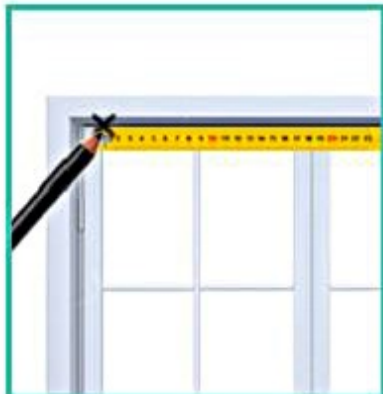

03.

Installation Ways

01. Measure the distance and make on the wall