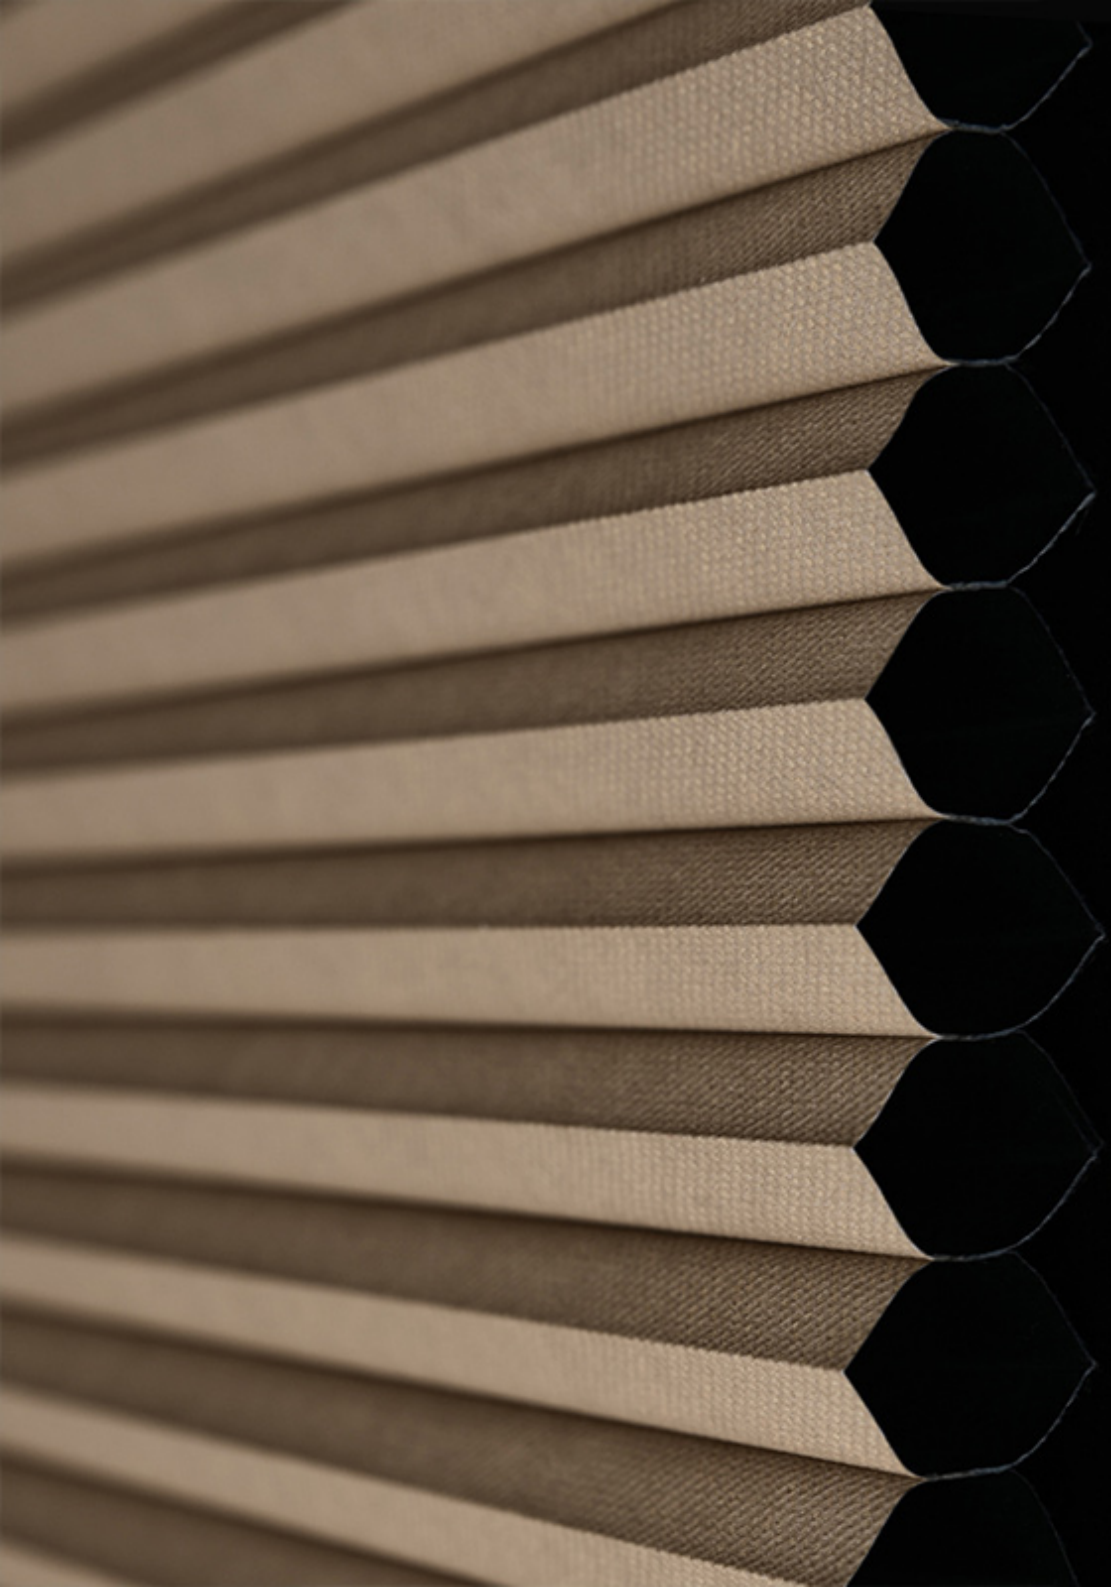

Coffee

backside white

Blackout