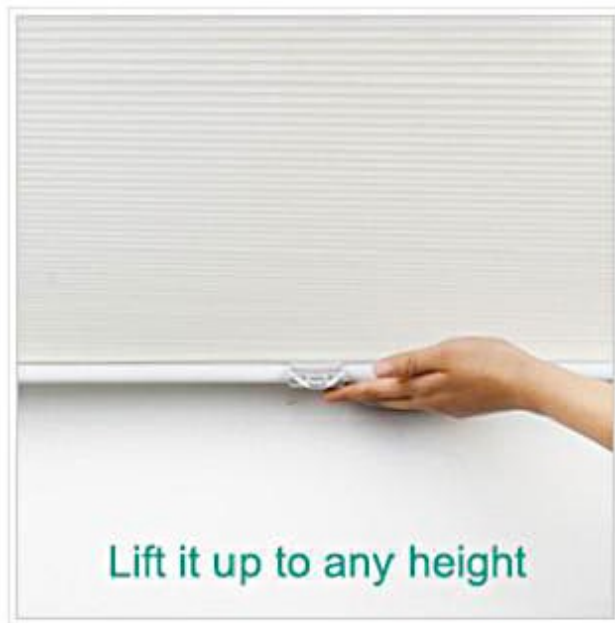

Cordless Honeycomb --- Stop Anywhere

Lift it up to any height