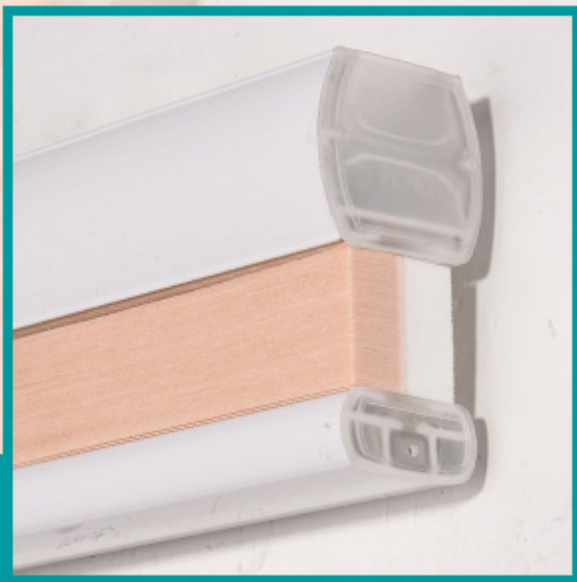

YRF
YRFTEXTILE.COM

Beige--Daylight