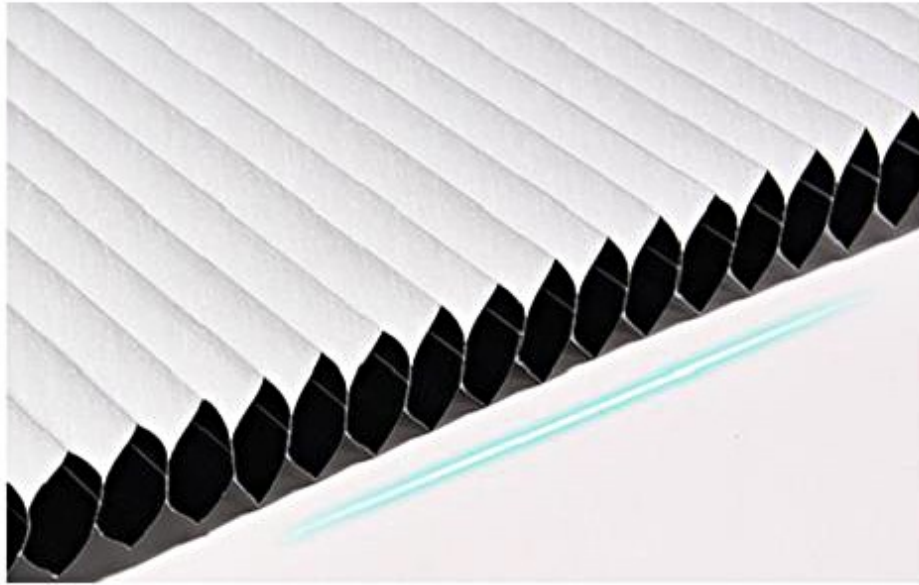

◀ Ultrasonic Cutting Process

Ultrasonic high frequency hot cutting
Sealing the edge automatically during cutting
Avoiding the fabric fiber go outside

Labor-saving Handle ▶