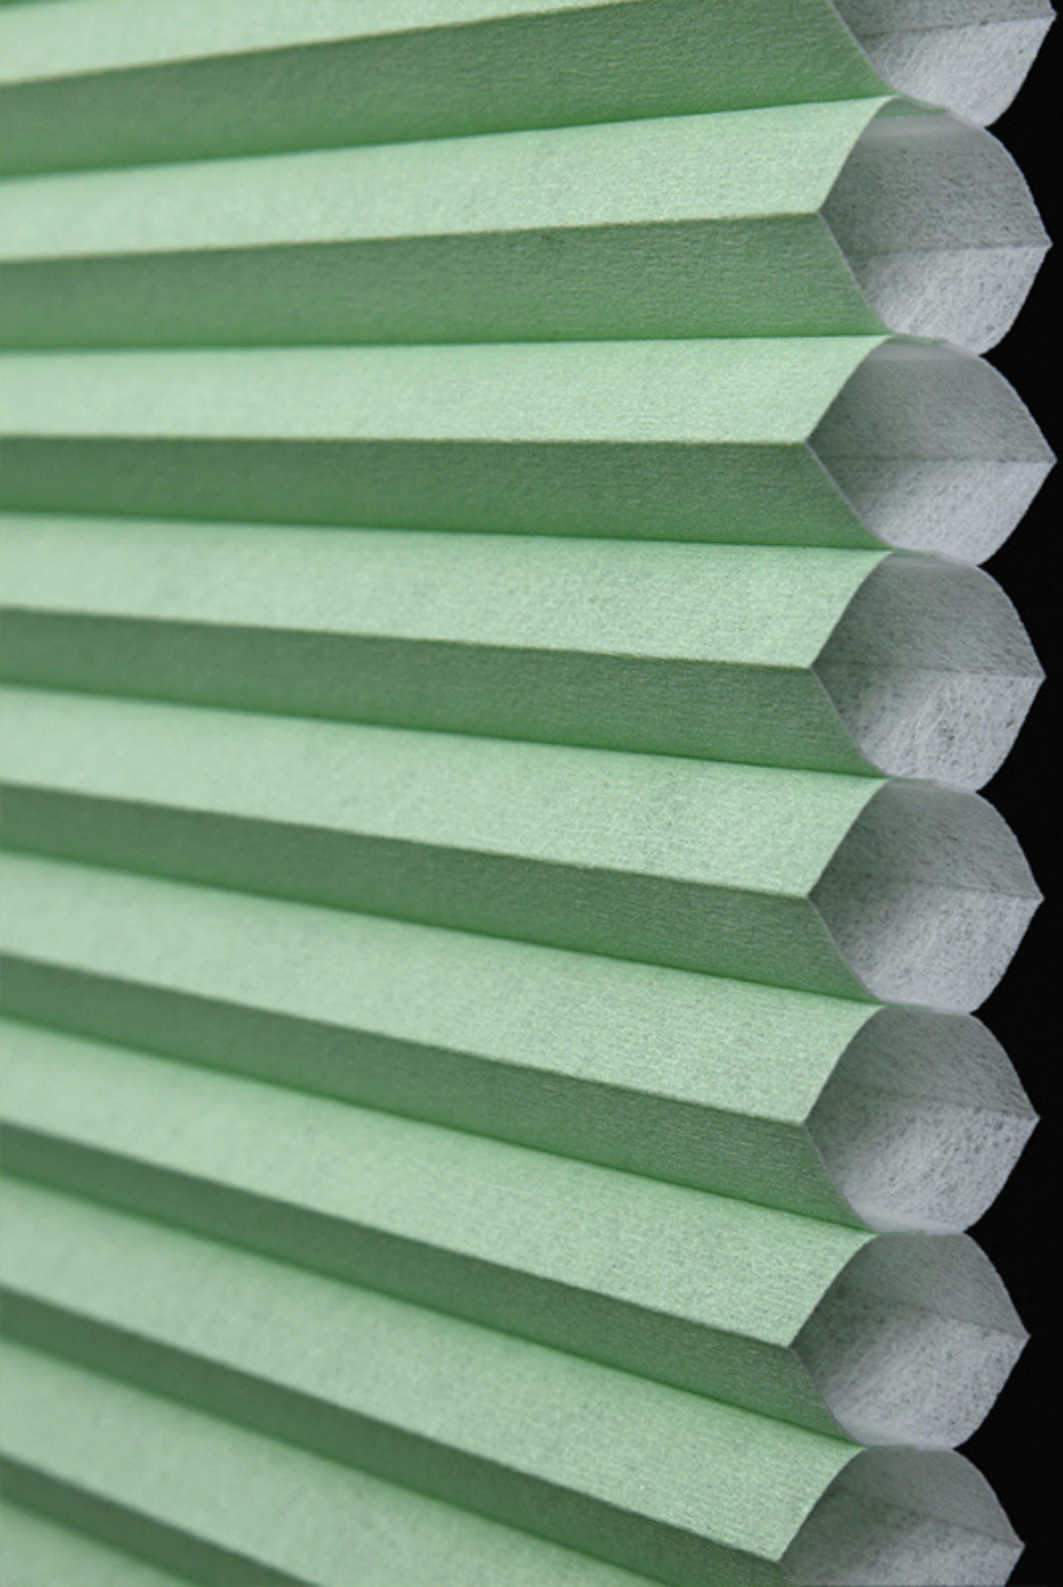

backside white

Blackout

A close-up photograph of olive green pleated window blinds. The blinds are shown from a side-on perspective, highlighting the texture of the fabric and the dark, black backside. The pleats are evenly spaced and create a rhythmic pattern of light and shadow. The background is a solid black, which makes the green color of the blinds stand out.

Olive green backside white

Blackout

YRF
YRFTEXTILE.COM

White--Blackout

A close-up photograph of a wine red fabric with a fine, woven texture. The fabric is pleated, with the folds creating a series of parallel ridges and valleys. The right edge of the fabric is finished with a scalloped or ruffled border. The fabric is layered over a solid black backing, which is visible through the pleats and at the bottom edge. The lighting is soft, highlighting the texture of the fabric.

backside white

Daylight

Camel

backside white

Daylight

Coffee

backside white

Daylight