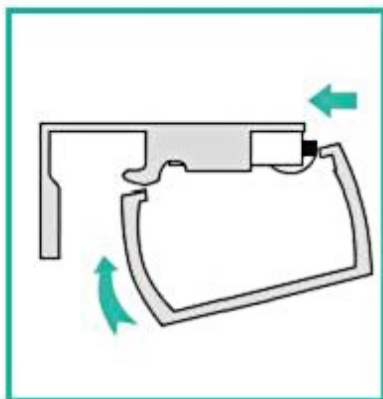

Width Range 40~200cm

Max Height 300cm

— Outside Mount:

Roller blinds width=window width+20cm

Roller Blinds height=window height+20cm

— Inside Mount:

Roller blinds width=window width-1cm

Roller Blinds height=window height

Warm Tips: The Roller Blinds Width=Fabric width+0.6cm. (The left and right brackets width)

03.**Installation Ways**

01. Measure the distance and make on the wall

02. Drill on the wall, make sure two holes are in same level

03. Input the plastic screw into the holes

04. Fix the mounting hardware into the wall

05. Fixed one end of the slot

06. Press the white plastic part and then pull up the upper rail

07. Succeeded like pictures