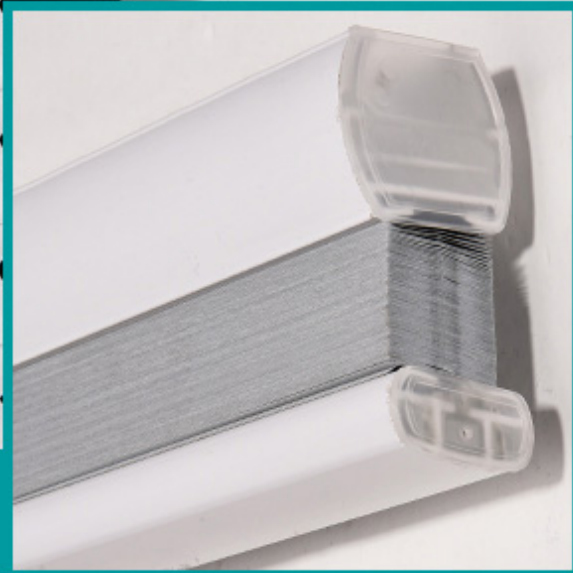

YRF
YRFTEXTILE.COM

White--Blackout