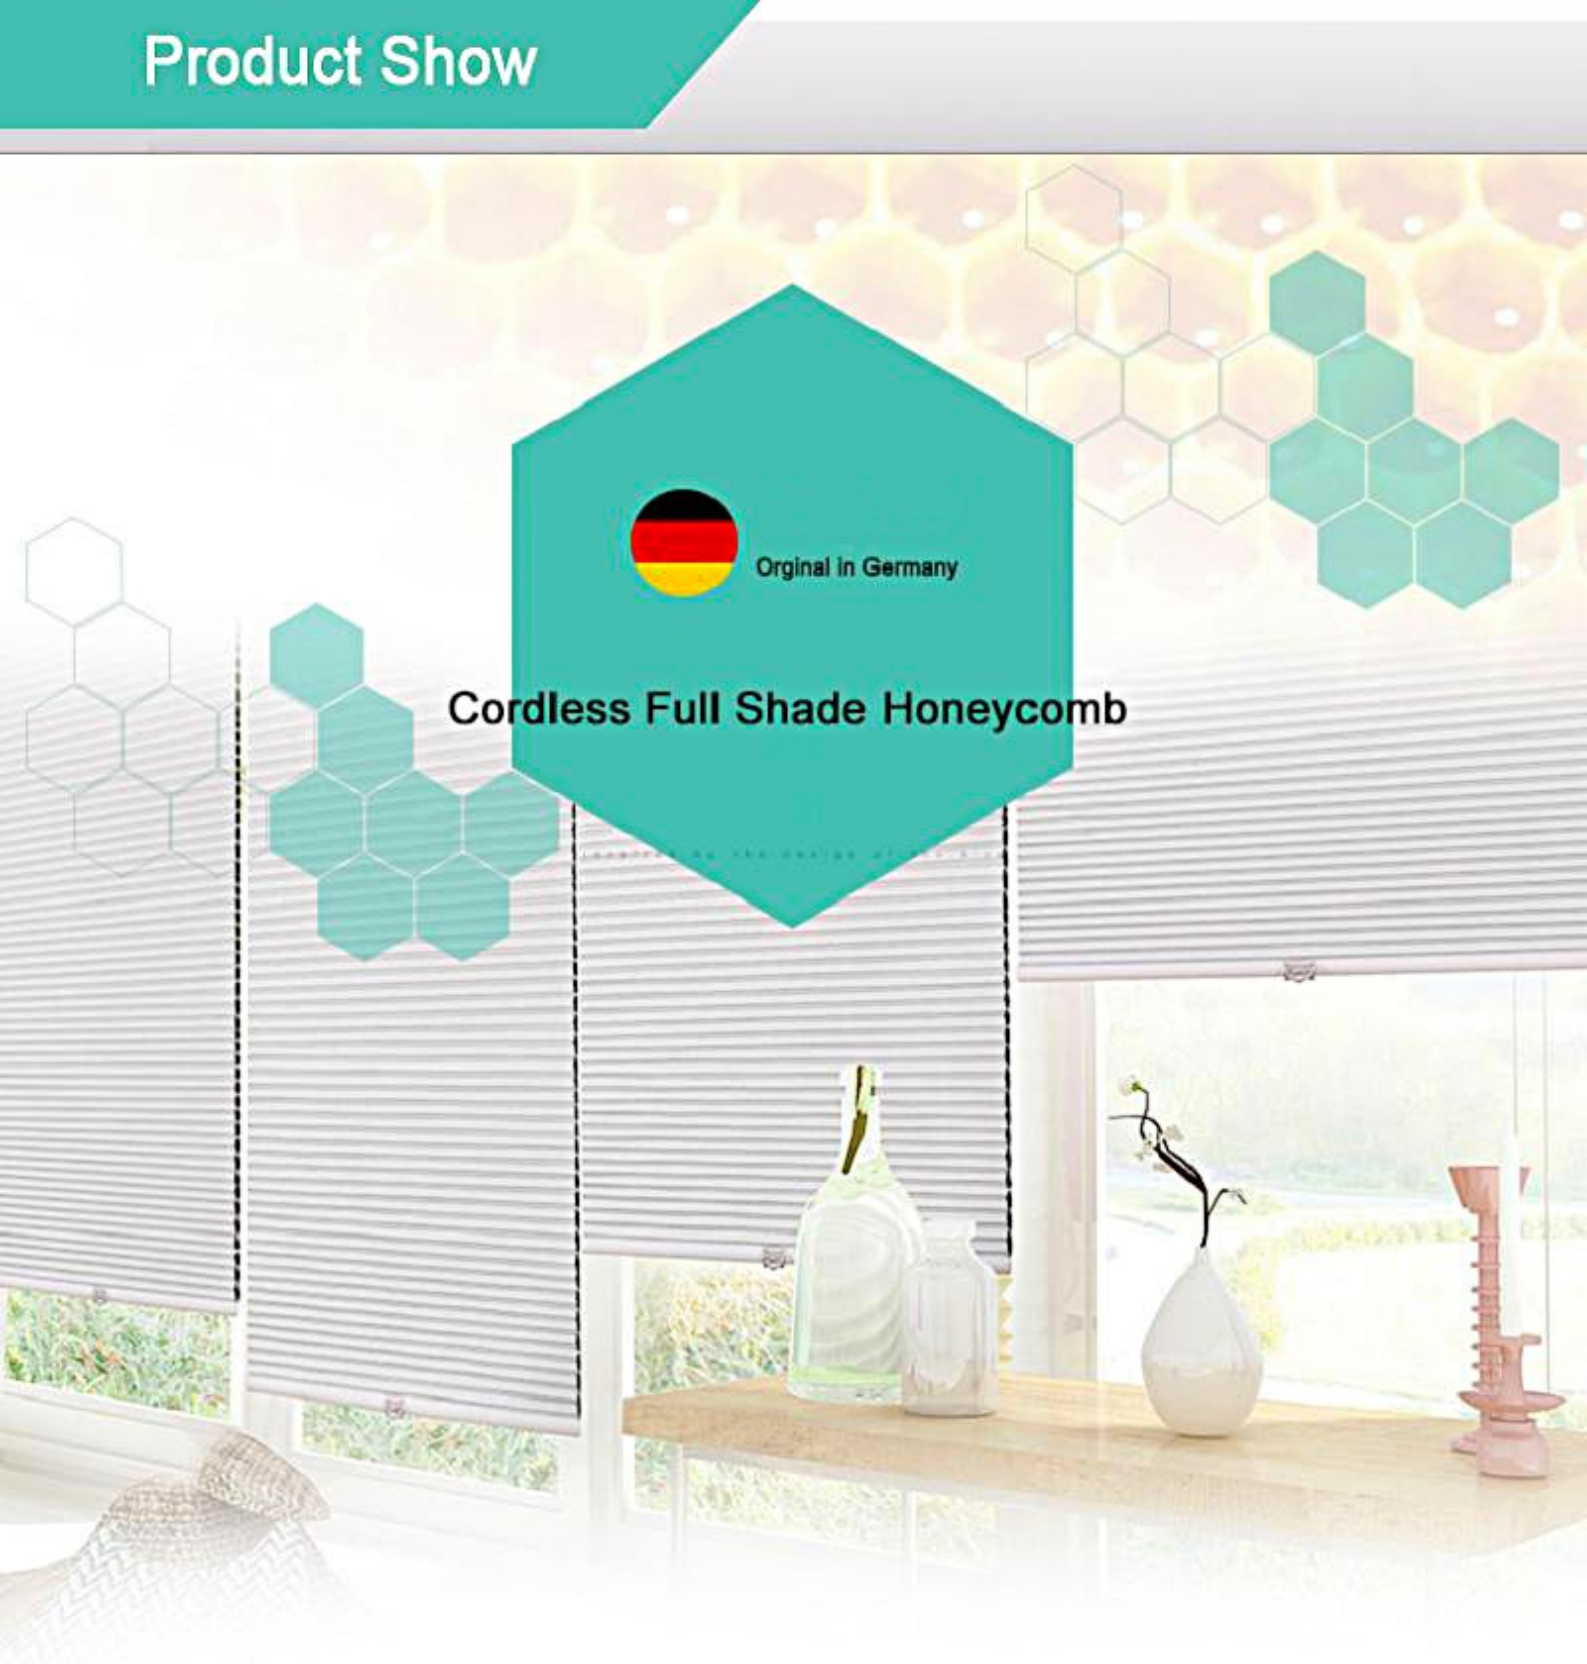

Original in Germany

Cordless Full Shade Honeycomb